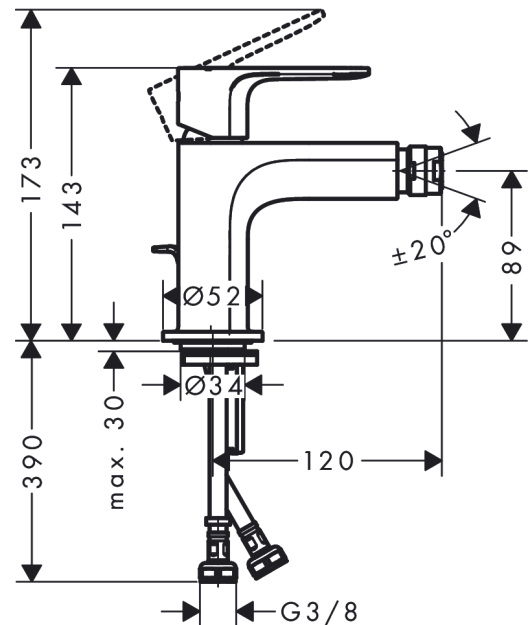

Rebris S

Single lever bidet mixer with pop-up waste set

Surface: **Matt Black** Article Number: **72210670**

Description

product features

- consists of: single lever bidet mixer, waste set
- projection 120 mm
- spout height: 89 mm
- aerator with ball pivot
- spray type: normal spray
- maximum flow rate at 3 bar: 5 l/min
- ceramic cartridge
- temperature limitation adjustable
- suitable for continuous flow water heaters
- pop-up waste set G 1¼
- material waste set: synthetic
- connection type: G ¾ connections
- connection dimension: DN15

Technology

Design awards

reddot winner 2022

Product image

Scale drawing

Rebris S

Single lever bidet mixer with pop-up waste set

Surface: **Matt Black** Article Number: **72210670**

Flowchart

Rebris S
Single lever bidet mixer with pop-up waste set
 Surface: **Matt Black** Article Number: **72210670**

Exploded Drawing

Year of production: >06/22

Rebris S**Single lever bidet mixer with pop-up waste set**Surface: **Matt Black** Article Number: **72210670****Spare part list**

Year of production: >06/22

Pos.	Description	Article Number	Price	PU
1	handle	94642670	€ 68,78	1
2	screw cover	95704610	€ 5,00	1
3	hollow set screw M6x10 DIN 916	96029000	€ 3,33	1
4	flange	98863670	€ 68,78	1
5	nut	98864000	€ 36,89	1
6	O-ring 24x2	98388000	€ 3,33	1
7	O-ring 27x1,5	92527000	€ 11,66	1
8	O-ring 25x1,5	98146000	€ 3,33	1
9	cartridge, assy	95973001	€ 72,47	1
10	adapter for cartridge	98866000	€ 28,92	1
11	O-ring 23x2	98398000	€ 3,33	1
12	ball joint	96050670	€ 55,34	1
13	aerator M24x1 (5 l/min)	92372670	€ 28,20	1
14	seal Ø 42	98722000	€ 5,36	1
15	fixing set	96016000	€ 28,92	1
16	screw M8 x 68	97736000	€ 5,36	1
17	connection hose 450 mm M8x0,75 G3/8	97206000	€ 28,92	1
18	O-ring 6,6x1,6	93019000	€ 3,33	1
19	pull rod	96657670	€ 17,49	1
a	pop up waste	94139670	€ 154,82	1