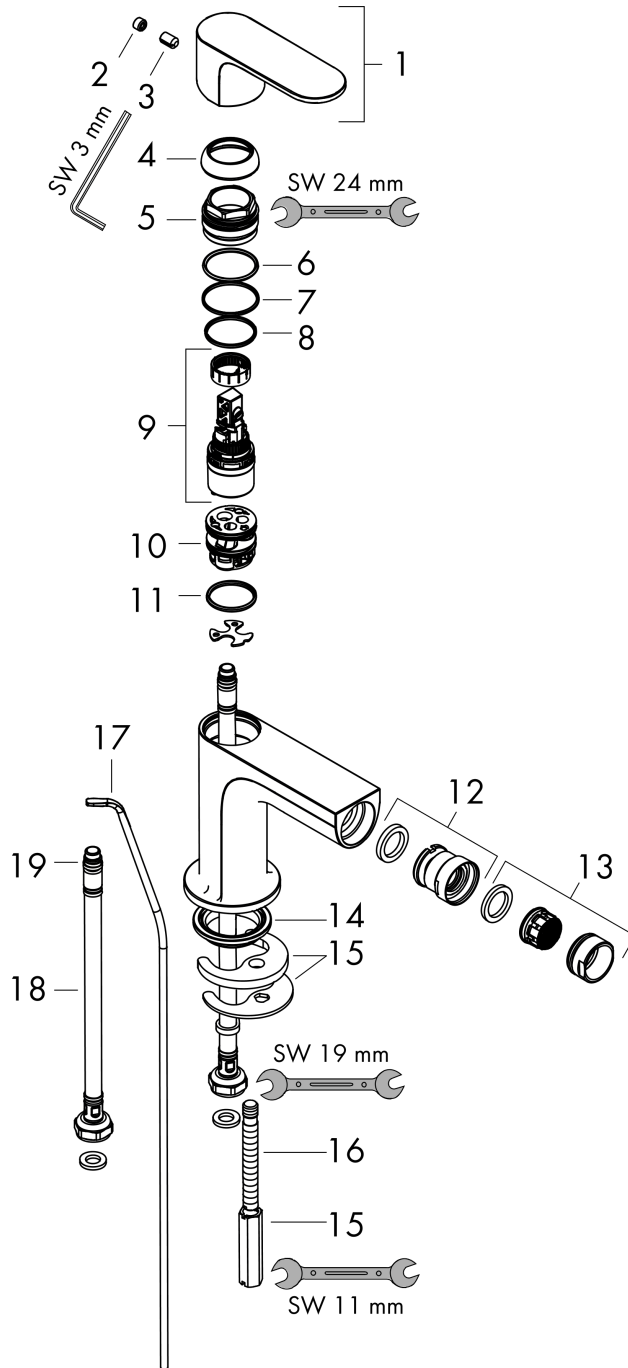

Rebris S

Single lever bidet mixer with pop-up waste set

Surface: **Matt Black** Article Number: **72210670**

Description

product features

- consists of: single lever bidet mixer, waste set
- projection 120 mm
- spout height: 89 mm
- aerator with ball pivot
- spray type: normal spray
- maximum flow rate at 3 bar: 5 l/min
- ceramic cartridge
- temperature limitation adjustable
- suitable for continuous flow water heaters
- pop-up waste set G 1¼
- material waste set: synthetic
- connection type: G ¾ connections
- connection dimension: DN15

Technology

Design awards

reddot winner 2022

Product image

Scale drawing

Rebris S

Single lever bidet mixer with pop-up waste set

Surface: **Matt Black** Article Number: **72210670**

Flowchart

Rebris S
Single lever bidet mixer with pop-up waste set
 Surface: **Matt Black** Article Number: **72210670**

Exploded Drawing

Year of production: >06/22

Rebris S**Single lever bidet mixer with pop-up waste set**Surface: **Matt Black** Article Number: **72210670****Spare part list**

Year of production: >06/22

Pos.	Description	Article Number	Price	PU
1	handle	94642670	€ 68,78	1
2	screw cover	95704610	€ 5,00	1
3	hollow set screw M6x10 DIN 916	96029000	€ 3,33	1
4	flange	98863670	€ 68,78	1
5	nut	98864000	€ 36,89	1
6	O-ring 24x2	98388000	€ 3,33	1
7	O-ring 27x1,5	92527000	€ 11,66	1
8	O-ring 25x1,5	98146000	€ 3,33	1
9	cartridge, assy	95973001	€ 72,47	1
10	adapter for cartridge	98866000	€ 28,92	1
11	O-ring 23x2	98398000	€ 3,33	1
12	ball joint	96050670	€ 55,34	1
13	aerator M24x1 (5 l/min)	92372670	€ 28,20	1
14	seal Ø 42	98722000	€ 5,36	1
15	fixing set	96016000	€ 28,92	1
16	screw M8 x 68	97736000	€ 5,36	1
17	connection hose 450 mm M8x0,75 G3/8	97206000	€ 28,92	1
18	O-ring 6,6x1,6	93019000	€ 3,33	1
19	pull rod	96657670	€ 17,49	1
a	pop up waste	94139670	€ 154,82	1