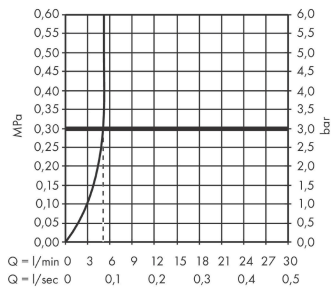

Rebris S

Single lever bidet mixer with pop-up waste set

Surface: **Matt Black** Article Number: **72210670**

Flowchart